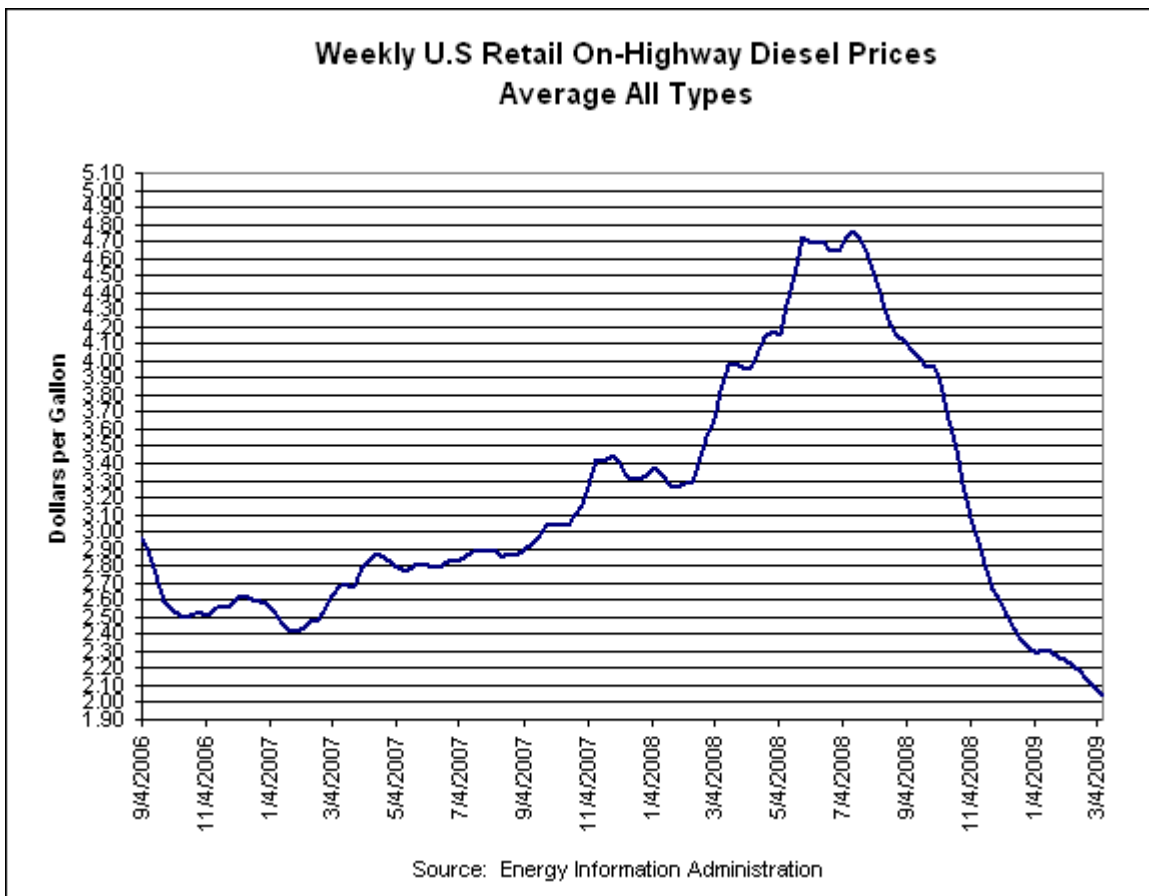

[Glossary](#)

[Home](#) > [Petroleum](#) > Weekly Retail On-Highway Diesel Prices - Average All Types

Weekly Retail On-Highway Diesel Prices

Average All Types

Weekly Retail On-Highway Diesel Prices - Average All Types
(Dollars per gallon, including all taxes)

Region	02/23/09	03/02/09	03/09/09	Change from week ago	Change from year ago
U.S.	2.130	2.087	2.045	-0.042	-1.774
East Coast	2.199	2.153	2.122	-0.031	-1.748
New England	2.514	2.472	2.434	-0.038	-1.504
Central Atlantic	2.368	2.314	2.287	-0.027	-1.702
Lower Atlantic	2.098	2.055	2.022	-0.033	-1.792
Midwest	2.071	2.030	1.988	-0.042	-1.796
Gulf Coast	2.074	2.043	2.006	-0.037	-1.792
Rocky Mountain	2.158	2.091	2.017	-0.074	-1.715
West Coast	2.238	2.185	2.120	-0.065	-1.765
California	2.219	2.144	2.075	-0.069	-1.880

Graphs of U.S. and all Regions