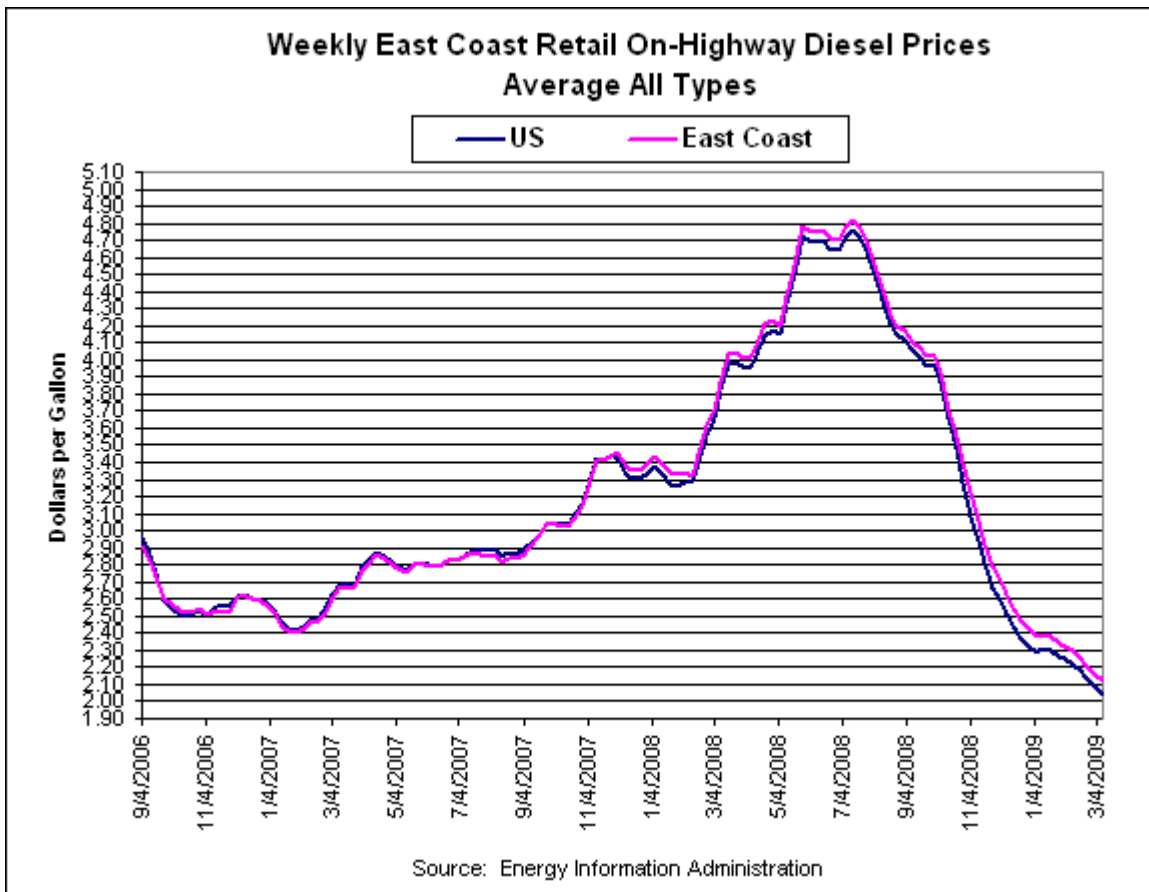

[Glossary](#)

[Home](#) > [Petroleum](#) > Weekly Retail On-Highway Diesel Prices - Average All Types

Weekly Retail On-Highway Diesel Prices

Average All Types

Weekly Retail On-Highway Diesel Prices - Average All Types
(Dollars per gallon, including all taxes)

Region	02/23/09	03/02/09	03/09/09	Change from week ago	Change from year ago
U.S.	2.130	2.087	2.045	-0.042	-1.774
East Coast	2.199	2.153	2.122	-0.031	-1.748
New England	2.514	2.472	2.434	-0.038	-1.504
Central Atlantic	2.368	2.314	2.287	-0.027	-1.702
Lower Atlantic	2.098	2.055	2.022	-0.033	-1.792
Midwest	2.071	2.030	1.988	-0.042	-1.796
Gulf Coast	2.074	2.043	2.006	-0.037	-1.792
Rocky Mountain	2.158	2.091	2.017	-0.074	-1.715
West Coast	2.238	2.185	2.120	-0.065	-1.765
California	2.219	2.144	2.075	-0.069	-1.880

Graphs of U.S. and all Regions